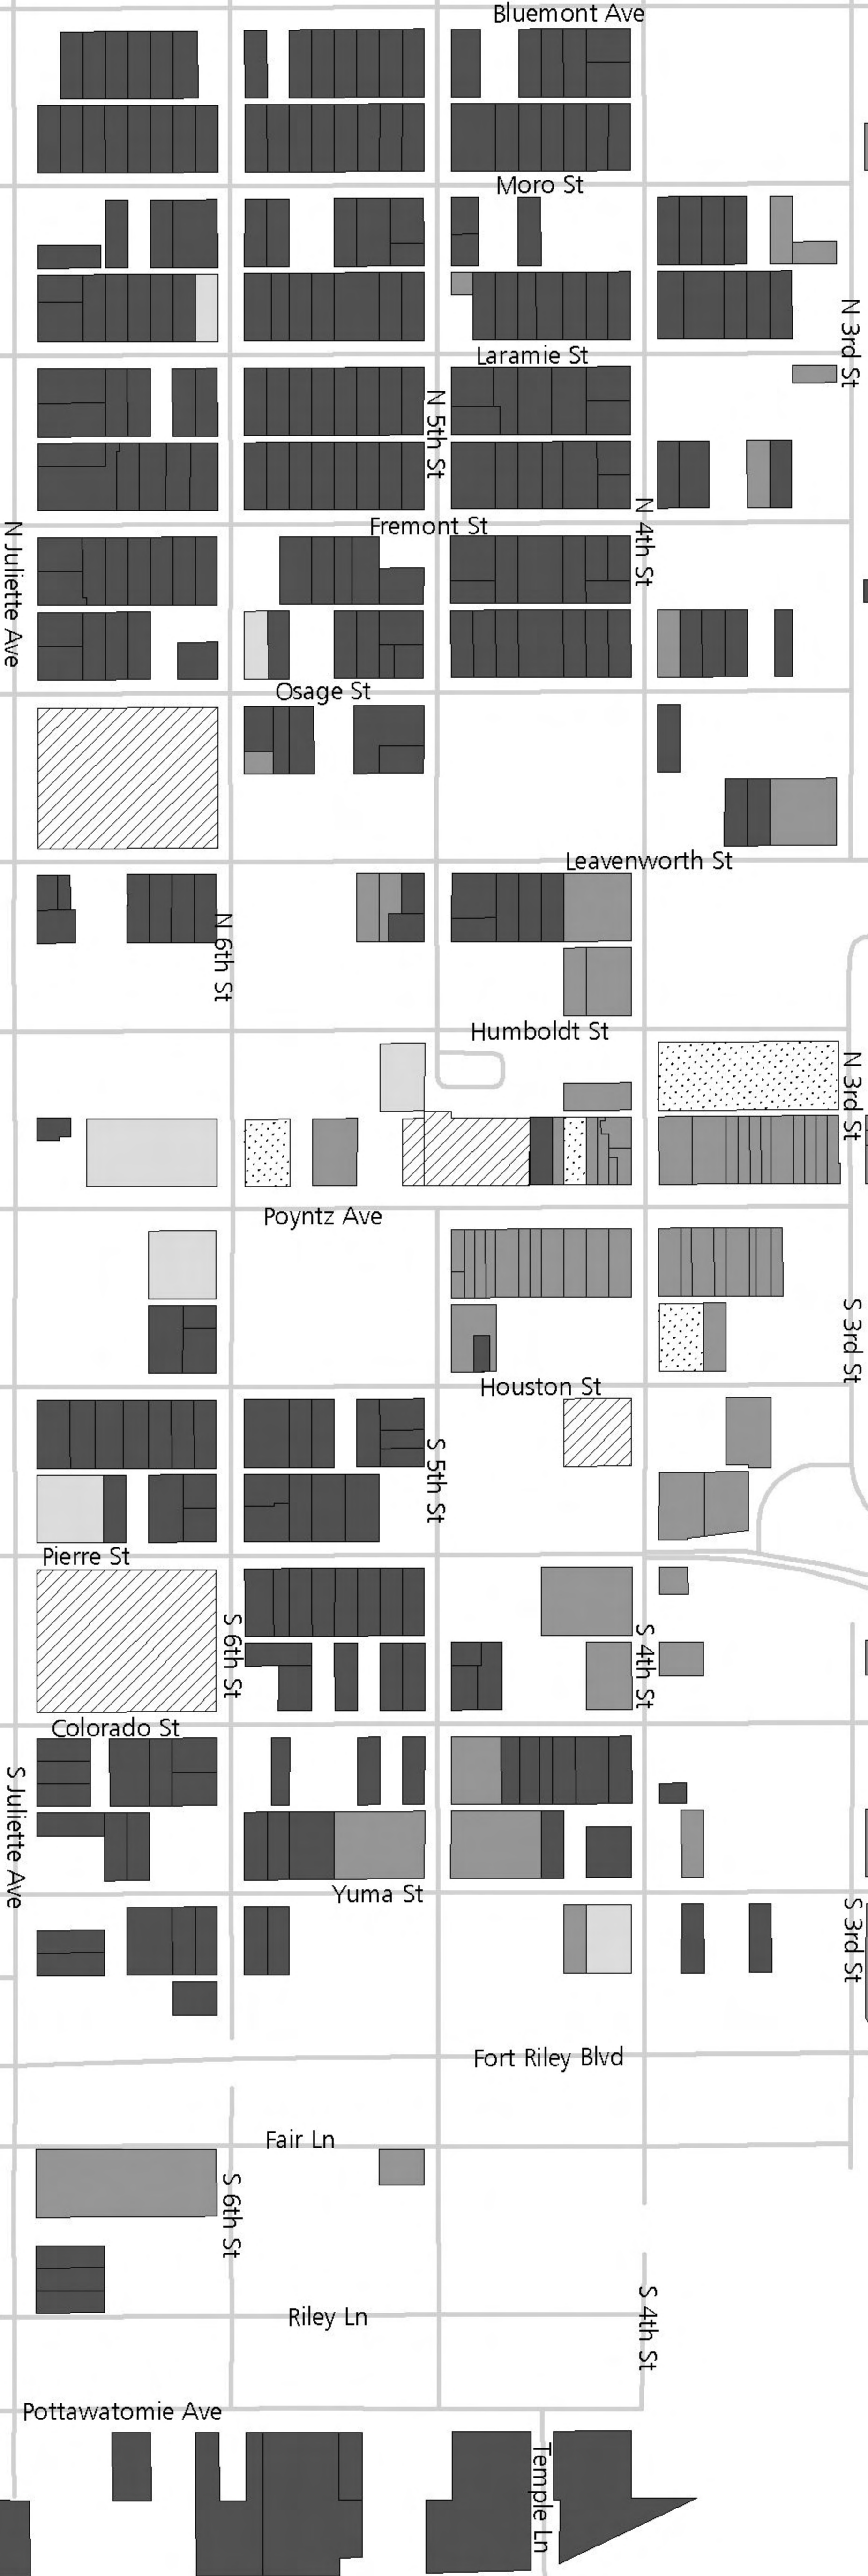

Manhattan Cultural Resource Survey

Map 2: Historic Function

- Domestic
- Commerce/Trade/Industry/Processing
- Religious
- Government/Education
- Social/Recreation/Culture

Scale: 1" = 200'