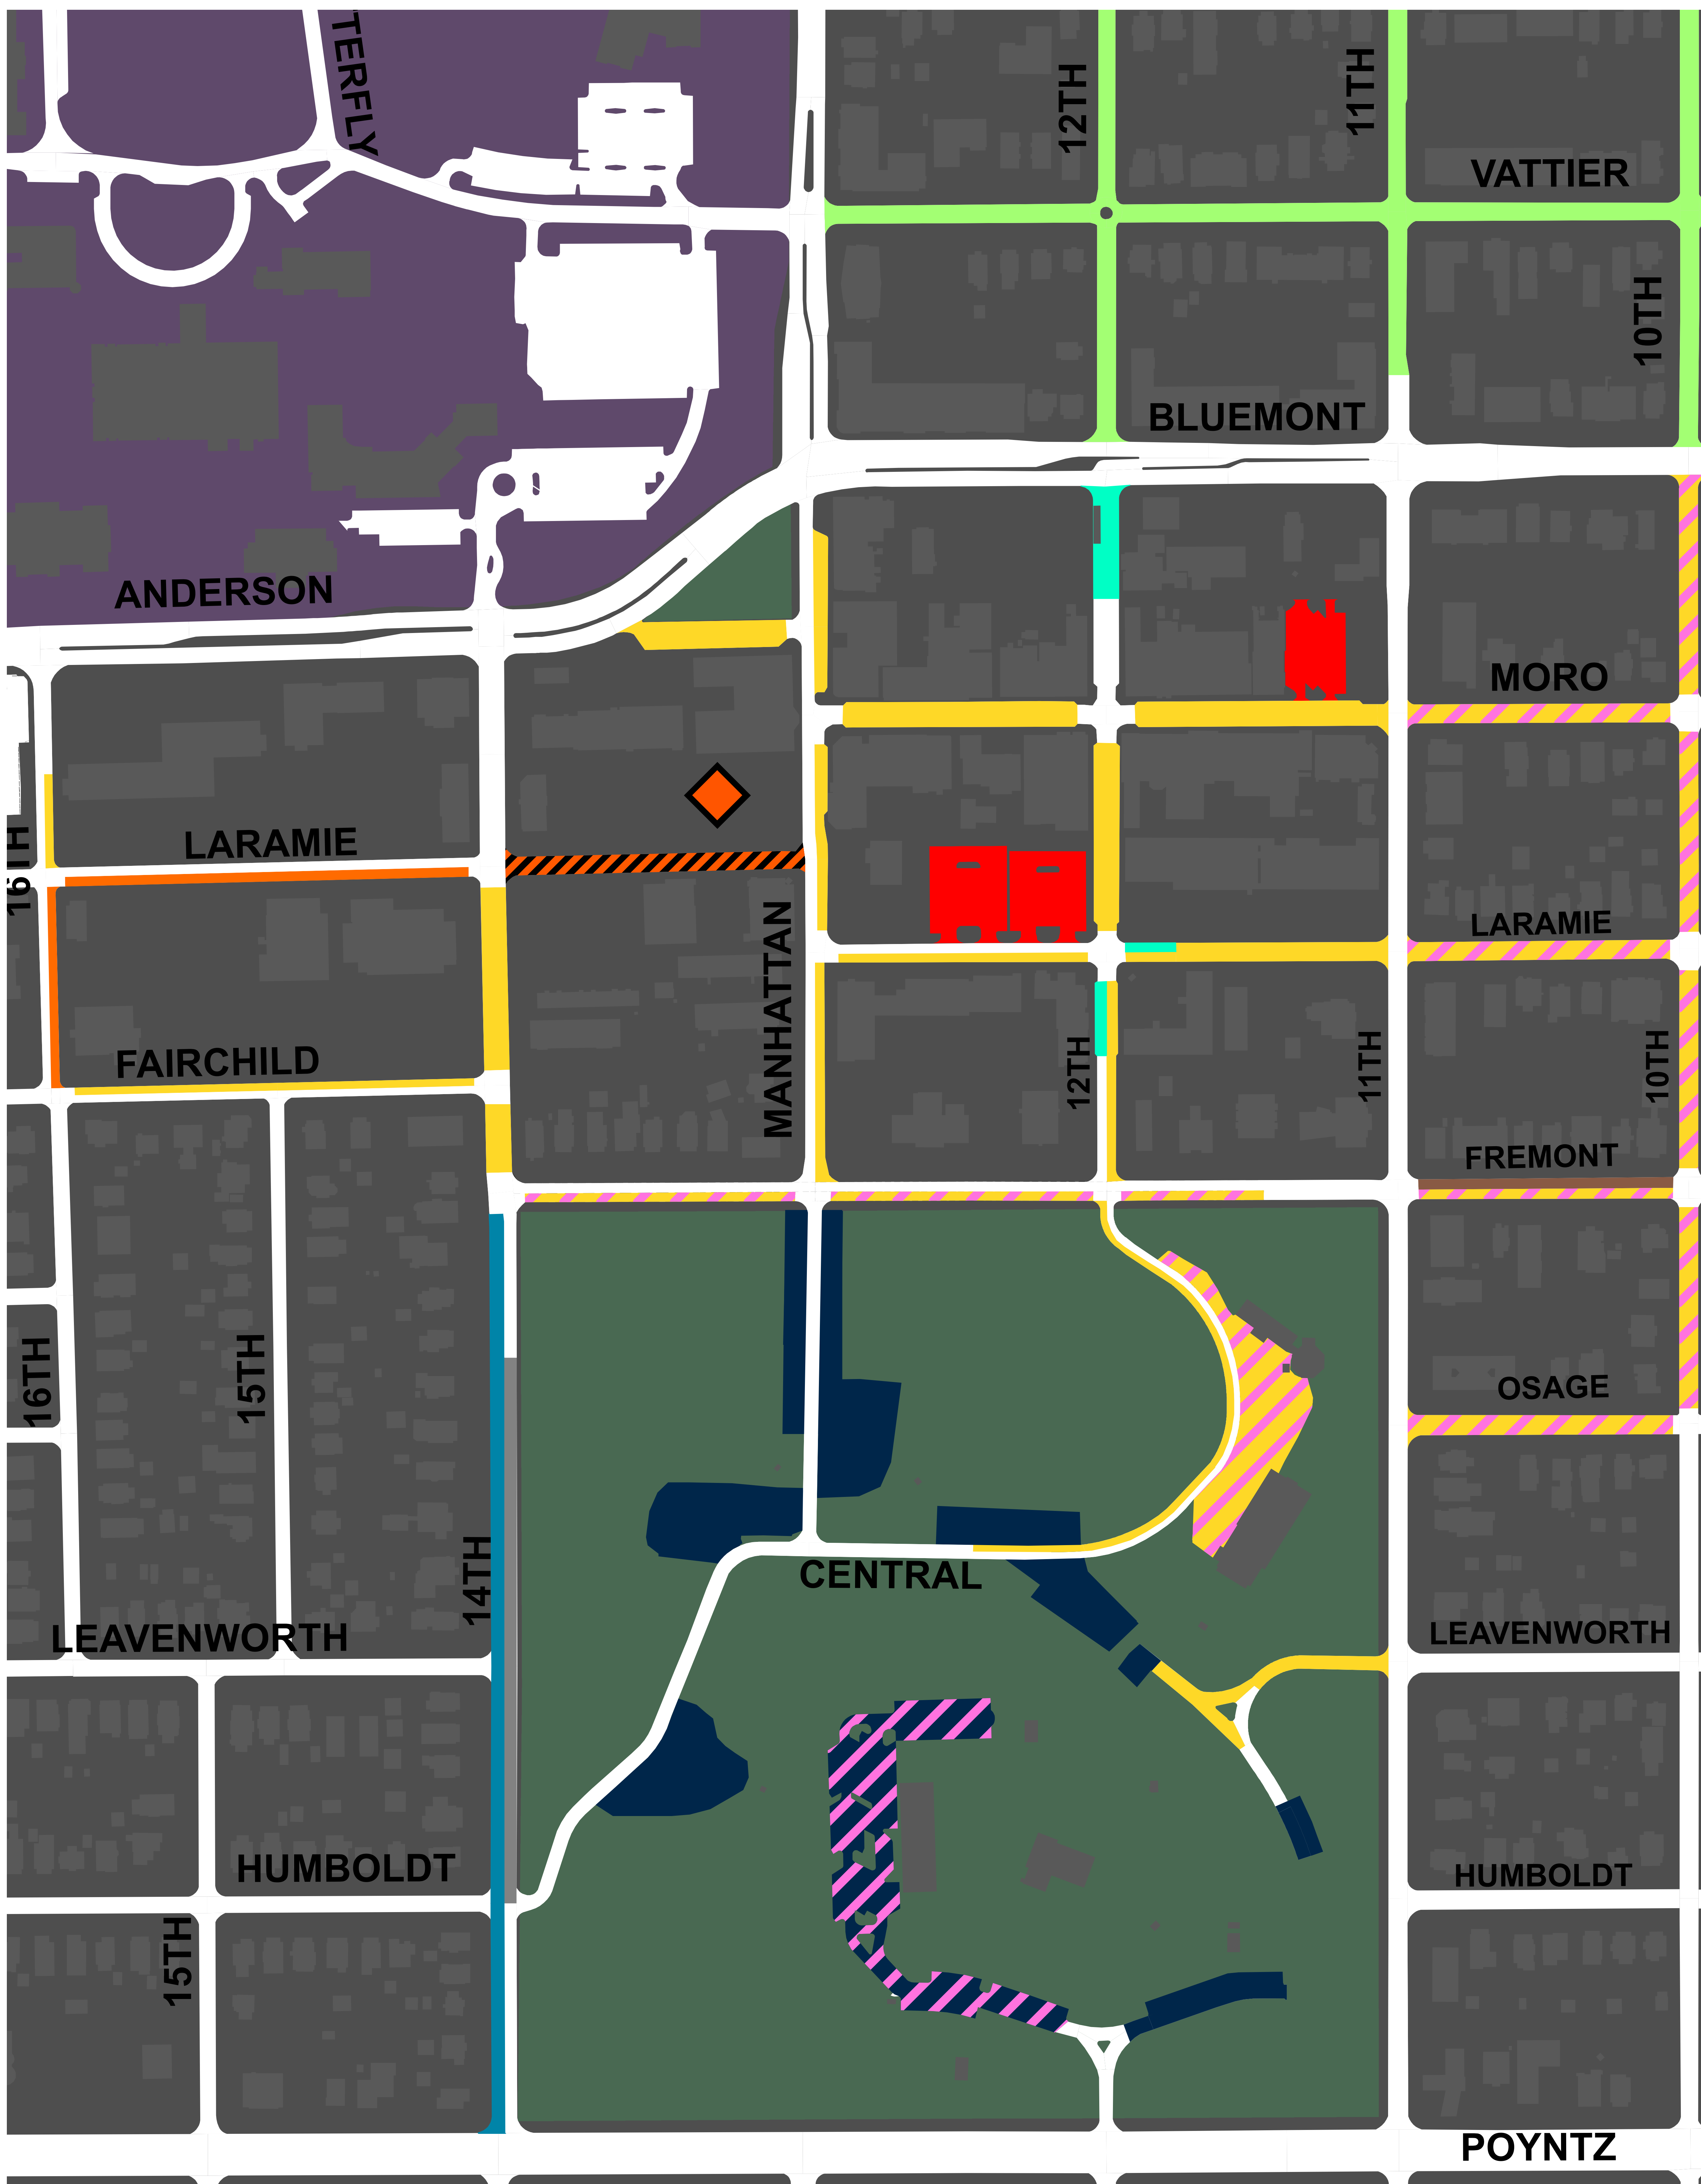

Aggieville Area Parking Restrictions Phase-1 As of September 2021

Aggieville

-  3 Hour Limit Mon-Fri, No Overnight
-  3 Hour Limit, 8am-5pm Mon-Fri
-  Loading Zone
-  Street Construction (Closed)
-  Building Construction

Neighborhoods

-  No Parking 8am-5pm
-  No Parking Except Sunday
-  No Parking 2am-9am
Green Permit Holders Exempt
-  No Parking 8am-5pm: Orange
Permit Holders Exempt
-  Fuchsia Permit Holders Exempt
-  Unlimited Parking

City Park

-  3 Hour Limit, No Overnight.
-  Unlimited, No Overnight
-  Fuchsia Permit Holders Exempt

 No Parking or Outside Scope

0 125 250 500 Feet